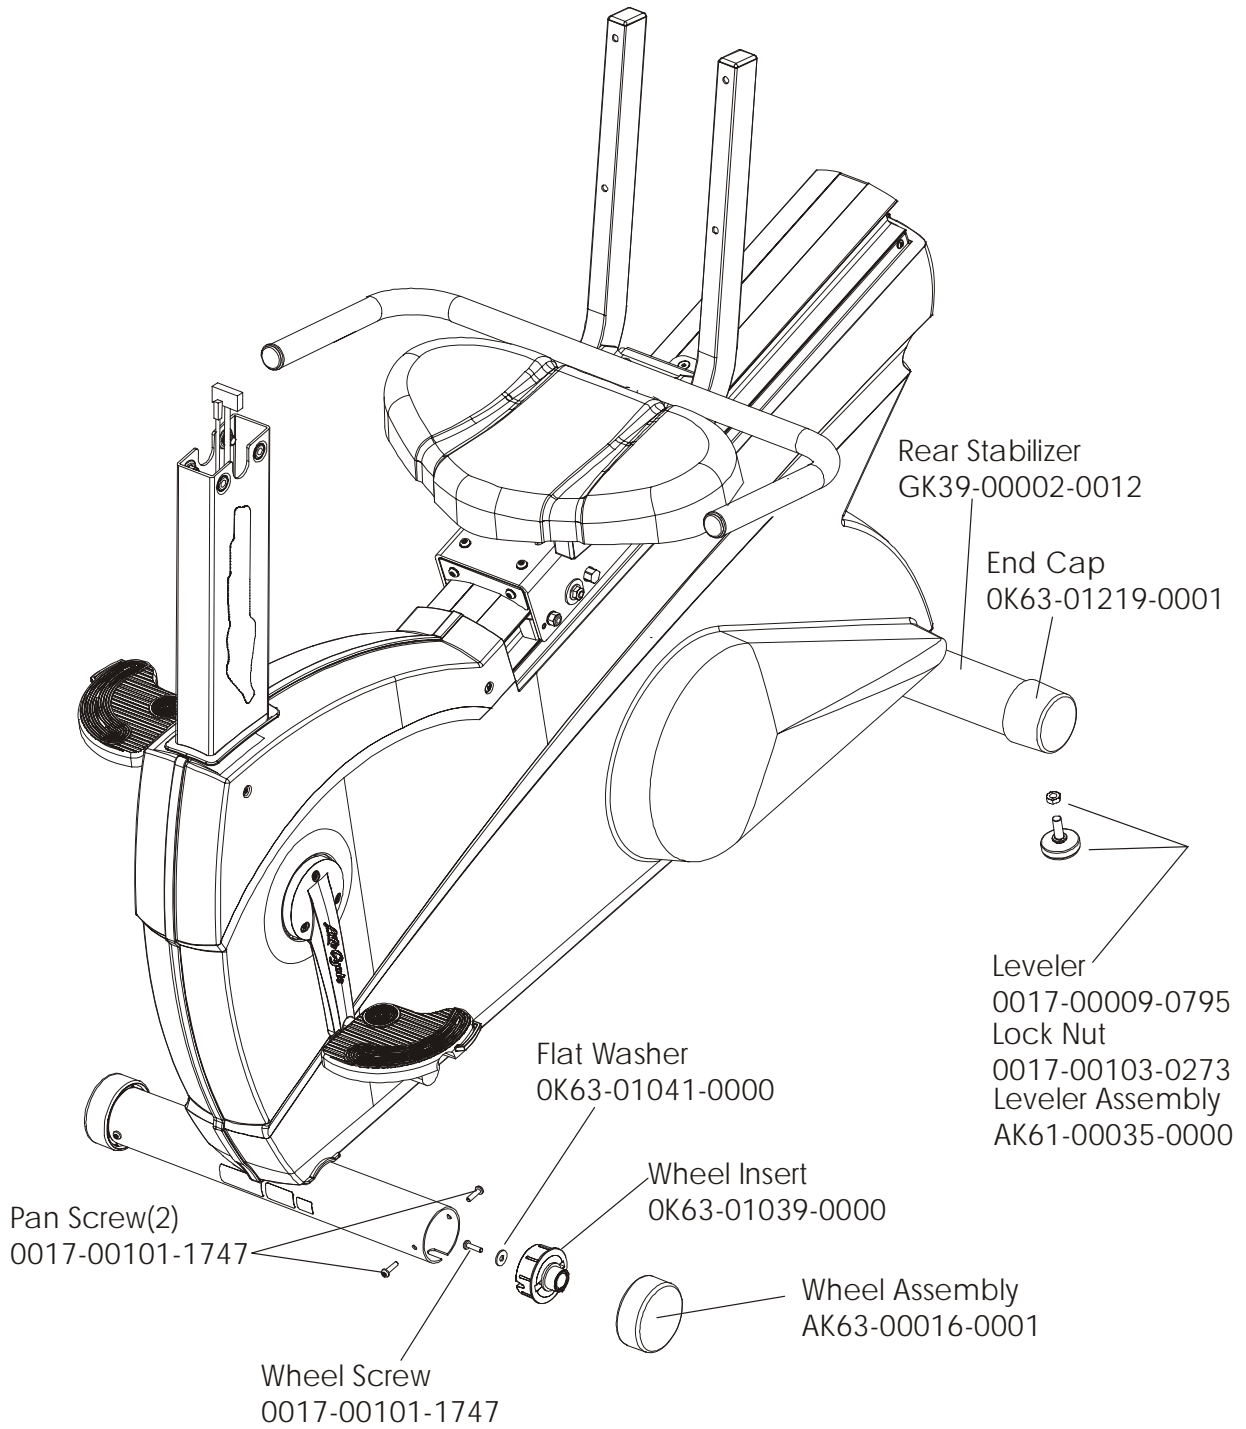

95RWEZ-0100-01
S/N CZR100000 and UP

ARCTIC SILVER 95RWEZ

Seat Locking Assembly – AK51-00053-0001

95RWEZ-0100-01

S/N CZR100000 and UP

ARCTIC SILVER 95RWEZ
Wheel and Leveler

95RWEZ-0100-01
S/N CZR100000 and UP